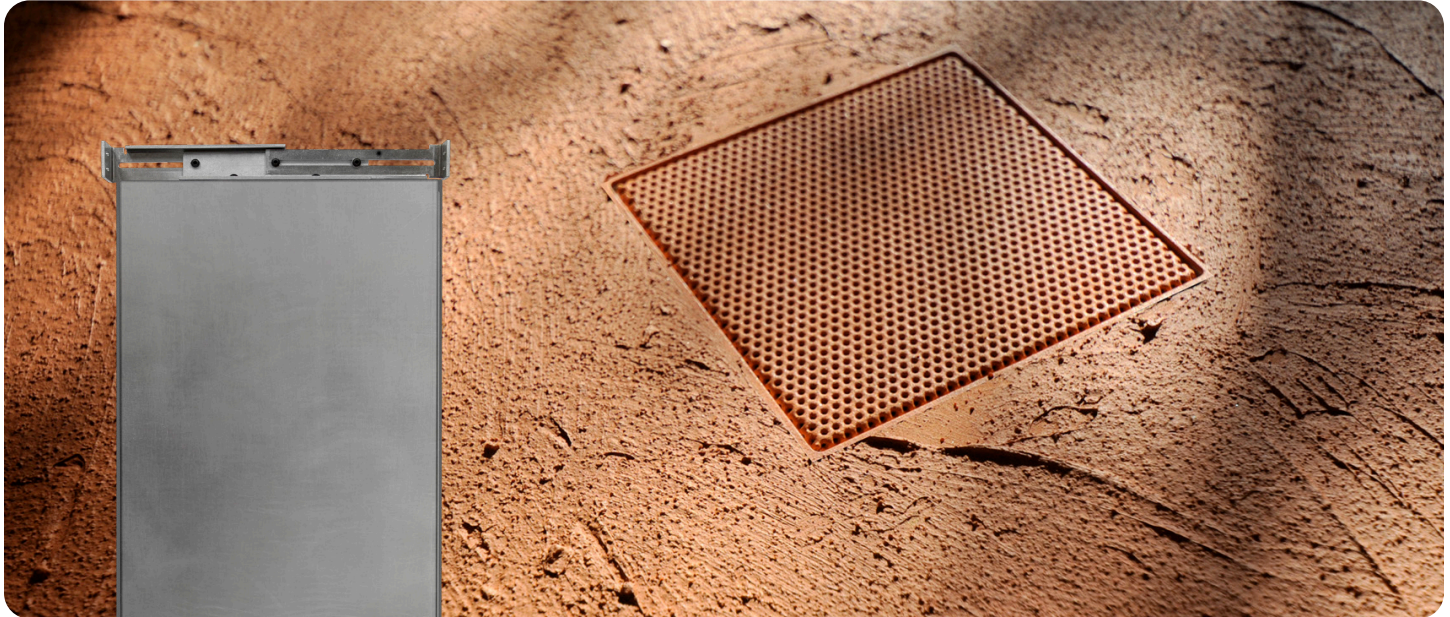

SA54-4-SUB SMALL APERTURE® SERIES

(4) 5.25" ULTRA SLIM DEPTH IN-WALL SUBWOOFER - 4" OR 5" OPENING

(4) 5.25" (133 mm) Ultra-Slim Subwoofer

The James Loudspeaker SA54-4-SUB is an in-wall subwoofer designed to be concealed from view. Like all speakers in the SA series a small opening in the wall or ceiling is the only visible portion of the speaker giving the series its name: Small Aperture. The 3.4-inch depth allows the speaker to be placed within 2x4in-studded walls and be concealed by drywall, while a 4 or 5-inch opening is the only visible portion of the speaker.

The SA54-4-SUB is built using aircraft grade aluminum and has a quarter-inch thick back plate to ensure maximum durability and limit the rear sound transmission. The speaker comes with bracket mounts to secure the frame to wall studs and ensure that it is firmly locked in place. Four high power 5.25" woofers with 1.5" voice coils ensure high power handling, delivering powerful, deep bass to compliment any Small Aperture speaker system.