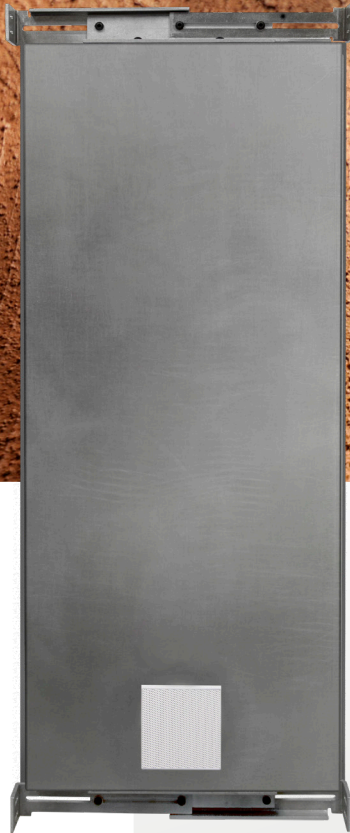

SA54-4-SUB SMALL APERTURE® SERIES

(4) 5.25" ULTRA SLIM DEPTH IN-WALL SUBWOOFER - 4" OR 5" OPENING

(4) 5.25" (133 mm) Ultra-Slim Subwoofer

The James Loudspeaker SA54-4-SUB is an in-wall subwoofer designed to be concealed from view. Like all speakers in the SA series a small opening in the wall or ceiling is the only visible portion of the speaker giving the series its name: Small Aperture. The 3.4-inch depth allows the speaker to be placed within 2x4in-studded walls and be concealed by drywall, while a 4 or 5-inch opening is the only visible portion of the speaker.

The SA54-4-SUB is built using aircraft grade aluminum and has a quarter-inch thick back plate to ensure maximum durability and limit the rear sound transmission. The speaker comes with bracket mounts to secure the frame to wall studs and ensure that it is firmly locked in place. Four high power 5.25" woofers with 1.5" voice coils ensure high power handling, delivering powerful, deep bass to compliment any Small Aperture speaker system.

Order grille kits separately.

SA54-4-SUB Sub Assembly

Trim Name	Type
SA3-GRILLE-R-SR	3" Round Sheetrock, .5" d
SA3-GRILLE-R-SS	3" Round Solid Surface, .5" d
SA3-GRILLE-R-RF	3" Round Retrofit, .5" d, .375" Bezel
SA3-GRILLE-S-SR	3" Square Sheetrock, .5" d
SA3-GRILLE-S-SS	3" Square Solid Surface, .5" d
SA3-GRILLE-S-RF	3" Square Retrofit, .5" d, .375" Bezel
SA4-GRILLE-R-SR	4" Round Sheetrock, .5" d
SA4-GRILLE-R-SS	4" Round Solid Surface, .5" d
SA4-GRILLE-R-RF	4" Round Retrofit, .5" d, .375" Bezel
SA4-GRILLE-S-SR	4" Square Sheetrock, .5" d
SA4-GRILLE-S-SS	4" Square Solid Surface, .5" d
SA4-GRILLE-S-RF	4" Square Retrofit, .5" d, .375" Bezel
SA3-SP-0.125	1/8" Spacer Ring
SA3-SP-0.375	3/8" Spacer Ring