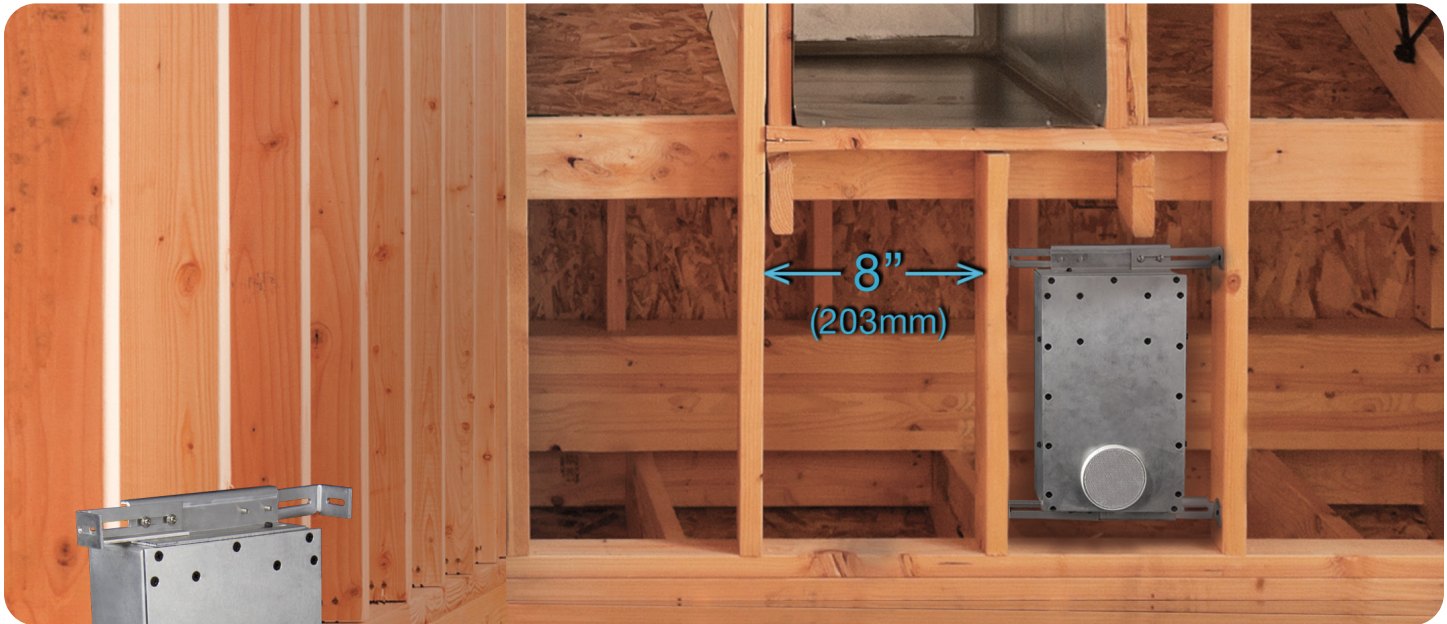

SA42-4 SMALL APERTURE® SERIES

3-INCH IN-CEILING OR IN-WALL APERTURE

(1) 4" (102 mm) High Excursion Aluminum Woofer (1) 2" (50 mm) Aluminum Midrange / High Frequency Module

Unlike anything you have seen or heard, James Loudspeaker has raised industry standards once again. From our iconic Small Aperture® speaker series, the James team brings you the SA42-4: the most compact and affordable option in our stellar array of discrete in-ceiling or in-wall architectural loudspeakers. Like its larger cousins, the SA42-4 has been designed to deliver the full, rich, dynamic audio experience that would be expected from a much larger and more obtrusive loudspeaker system, all from the smallest of openings at just 3-inches round or square. The compact design of the SA42-4 still utilizes a full 2-way system for an astoundingly wide frequency response all the way down to 70Hz, using a high excursion 4-inch bandpass woofer, and a 2-inch mid/high frequency module. Full coverage and high SPL from such a small, seamless grille may cause your customers to look twice!

With aircraft grade aluminum construction and a modular design, the SA42-4 provides long life and easy serviceability, while a proprietary protection circuit offers the utmost in long term reliability. The SA42-4 requires a small installation footprint, fitting easily into shallow depths including a 2x4 stud bay. Can be paired with an optional Small Aperture or PowerPipe subwoofer for extended low frequencies and greater SPL.

Square Option

Round Option

Spacer Ring

- Size 12 h x 7 w x 3.4 d (in)
305 h x 178 w x 86.4 d (mm)
- Freq Response 70Hz-24kHz
- Impedance 4 ohm
- Sensitivity 85dB 2.83V /1m
- Power req. 25-100 W (Protection Limited)
- Woofer (1) 4" (102 mm) Aluminum
- Mid (1) 2" (50 mm) Aluminum
- Connector Pigtail 4 ft (121.92cm)
- Finishes See Trim Kit Options